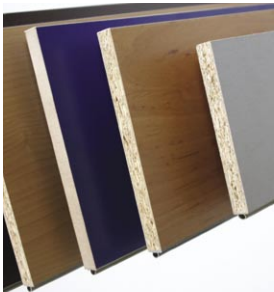

www.bmu-brinkmann.de

Cornice profiles,
pilaster stripes,
LED profiles,
base profiles,
frame profiles, door fronts,
posts, cross beams,
high gloss profiles

Cornice profiles

Cornice profiles in any decorative films up to and including decorative high gloss or aluminium films are likewise part of our range as well as real veneer and PVC surfaces.

Designer profiles

We assemble high quality cornice profiles and pilaster stripes (e.g. country house design), coated in real veneer, PVC or high quality decorative films with craftsmanlike perfection.

Base profiles

Frame profiles

At your request we assemble frame profiles with maximum precision to high quality frame facades with any wooden material or glass fillings.

Posts

We produce posts to any design (drilled, dowelled, notched, with sealing lips, etc) according to your specifications and order pick them according to requirements.