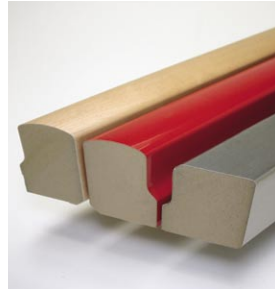

Profiles -
functional
and tasteful !

Cornice profiles,
pilaster stripes,
LED profiles,
base profiles,
frame profiles, door fronts,
posts, cross beams,
high gloss profiles

1 9 7 9 - 2 0 0 9

Brinkmann
Möbelemente
Ummantelungswerke

www.bmu-brinkmann.de

Cornice profiles,
pilaster stripes,
LED profiles,
base profiles,
frame profiles, door fronts,
posts, cross beams,
high gloss profiles

Cornice profiles

Cornice profiles in any decorative films up to and including decorative high gloss or aluminium films are likewise part of our range as well as real veneer and PVC surfaces.

Designer profiles

We assemble high quality cornice profiles and pilaster stripes (e.g. country house design), coated in real veneer, PVC or high quality decorative films with craftsmanlike perfection.

Base profiles

Frame profiles

At your request we assemble frame profiles with maximum precision to high quality frame facades with any wooden material or glass fillings.

Posts

We produce posts to any design (drilled, dowelled, notched, with sealing lips, etc) according to your specifications and order pick them according to requirements.