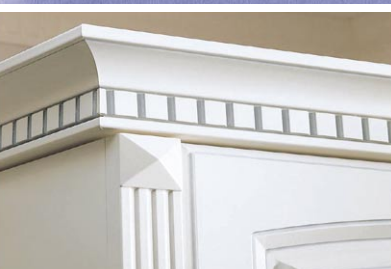

Profiles -
functional
and tasteful !

Cornice profiles,
pilaster stripes,
LED profiles,
base profiles,
frame profiles, door fronts,
posts, cross beams,
high gloss profiles

1 9 7 9 - 2 0 0 9

Brinkmann
Möbelemente
Ummantelungswerke

www.bmu-brinkmann.de